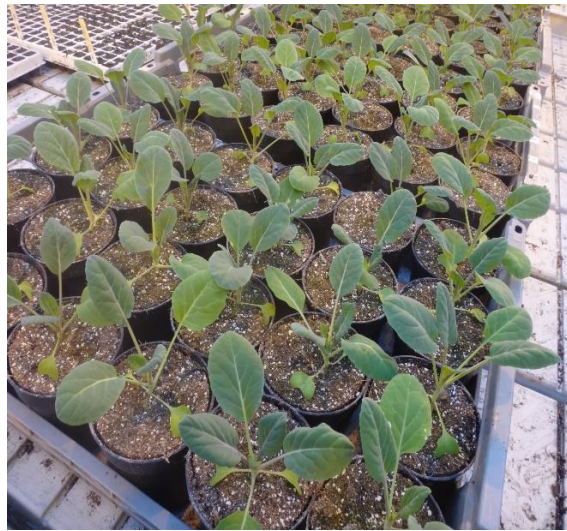

10,5 cm 4" pot with 1 plant